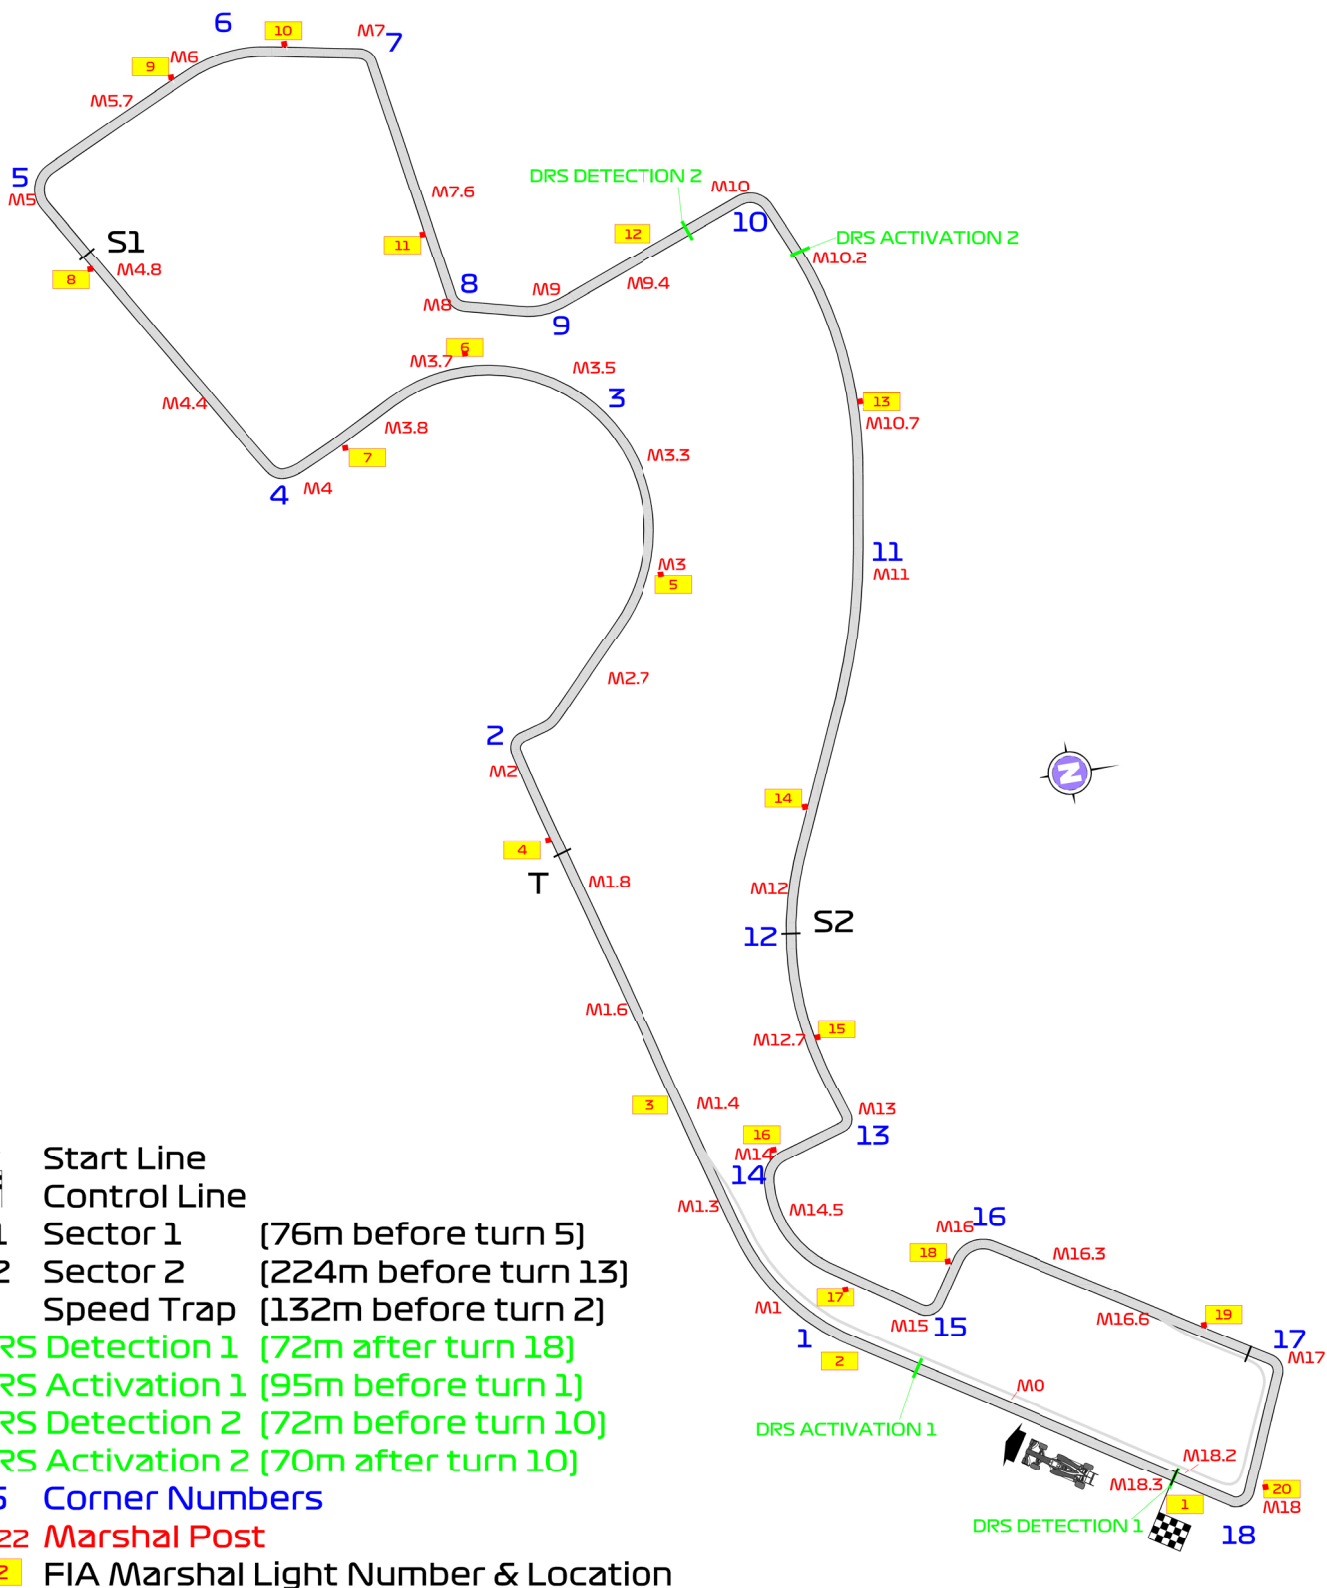

2019 RUSSIAN GRAND PRIX

26 - 29 September 2019

From	The Stewards	Document	1
To	All Teams, All Officials	Date	25 September 2019
		Time	12:16

Title	Circuit Map
Description	Circuit Map
Enclosed	RUS DOC 1 RUSSIA_CIRCUIT_19 FIA.pdf

Gerd Ennser

Andrew Mallalieu

Emanuele Pirro

George Andreev

The Stewards

FORMULA 1 VTB RUSSIAN GRAND PRIX 2019- Sochi

Circuit Map

- Start Line
- Control Line
- S1 Sector 1 [76m before turn 5]
- S2 Sector 2 [224m before turn 13]
- T Speed Trap [132m before turn 2]
- DRS Detection 1 [72m after turn 18]
- DRS Activation 1 [95m before turn 1]
- DRS Detection 2 [72m before turn 10]
- DRS Activation 2 [70m after turn 10]
- 15 Corner Numbers
- M22 Marshal Post
- 22 FIA Marshal Light Number & Location

Circuit Centreline Length = 5.848km