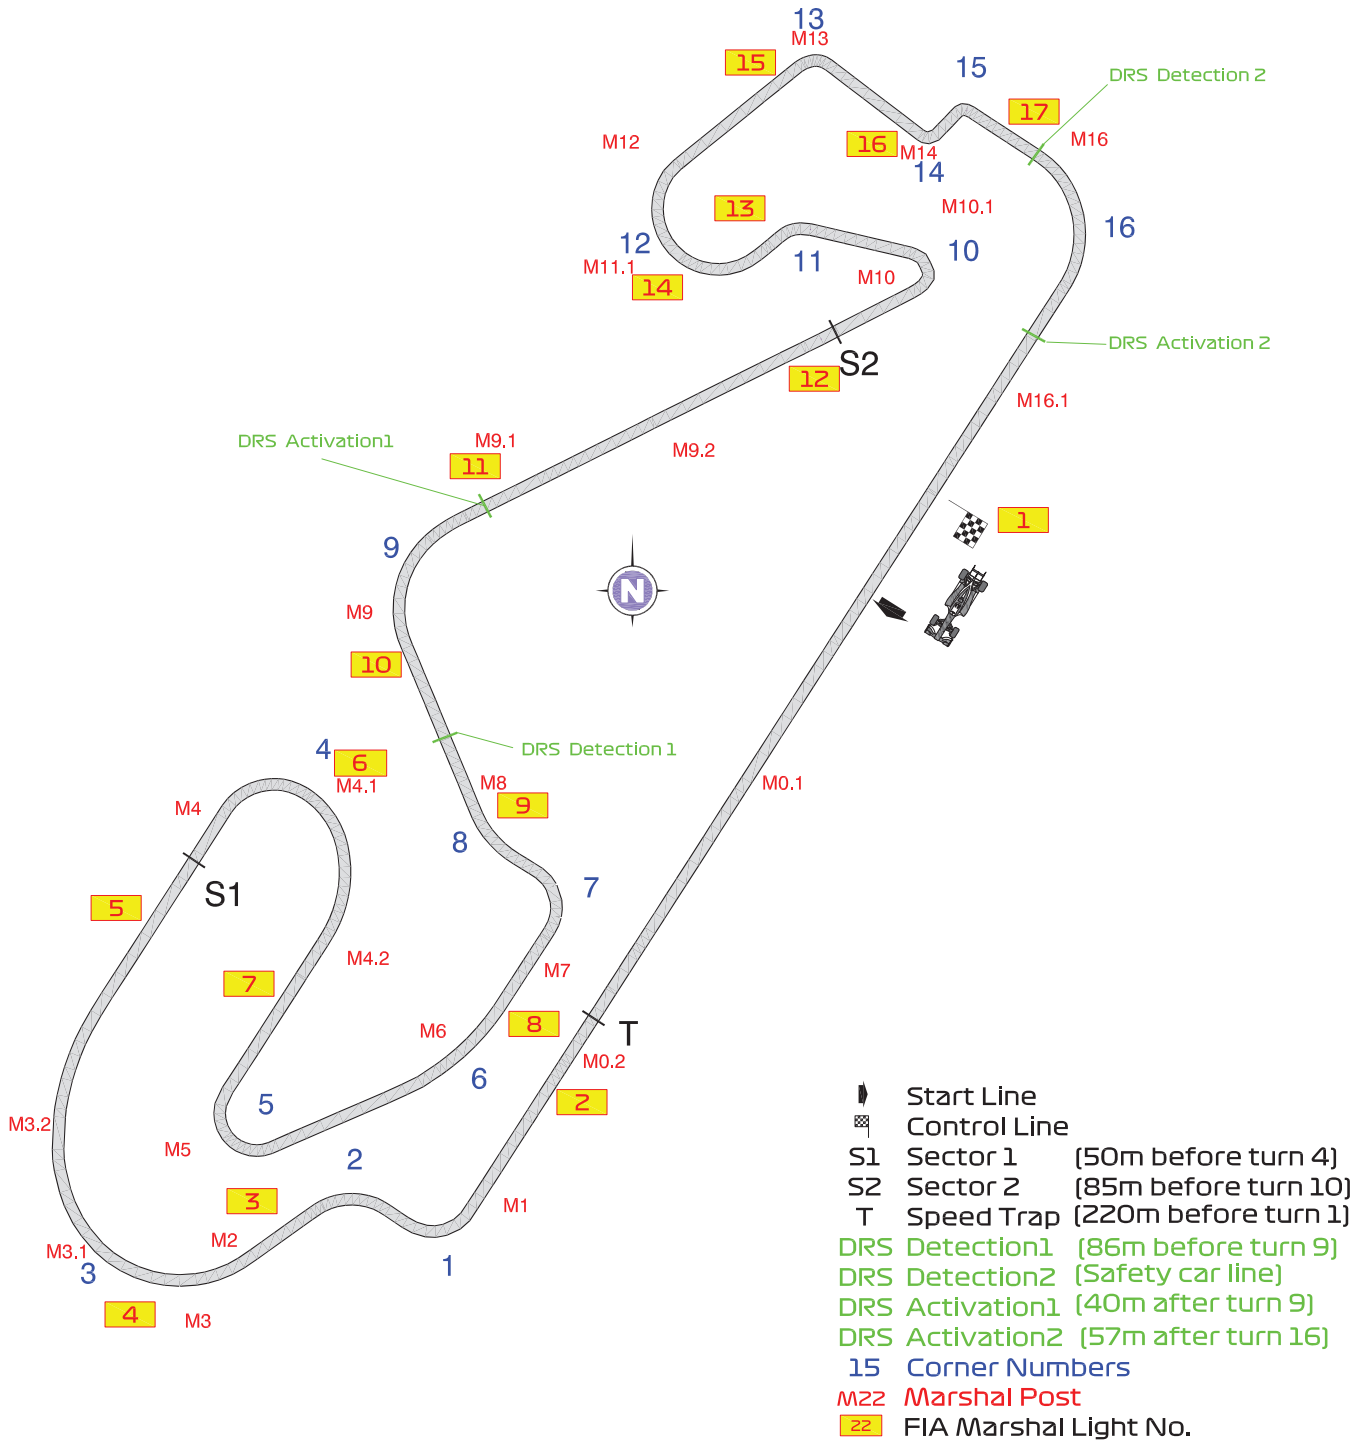

2020 SPANISH GRAND PRIX

13 - 16 August 2020

From	The Stewards	Document	1
To	All Teams, All Officials	Date	12 August 2020
		Time	13:55

Title	Circuit Map
Description	Circuit Map
Enclosed	ESP DOC 1 SPAIN_CIRCUIT_20 FIA.pdf

Tim Mayer

Matteo Perini

Emanuele Pirro

David Domingo

The Stewards

FORMULA 1 ARAMCO GRAN PREMIO DE ESPAÑA 2020 - Barcelona

Circuit Map

Circuit Centreline Length = 4.655 km