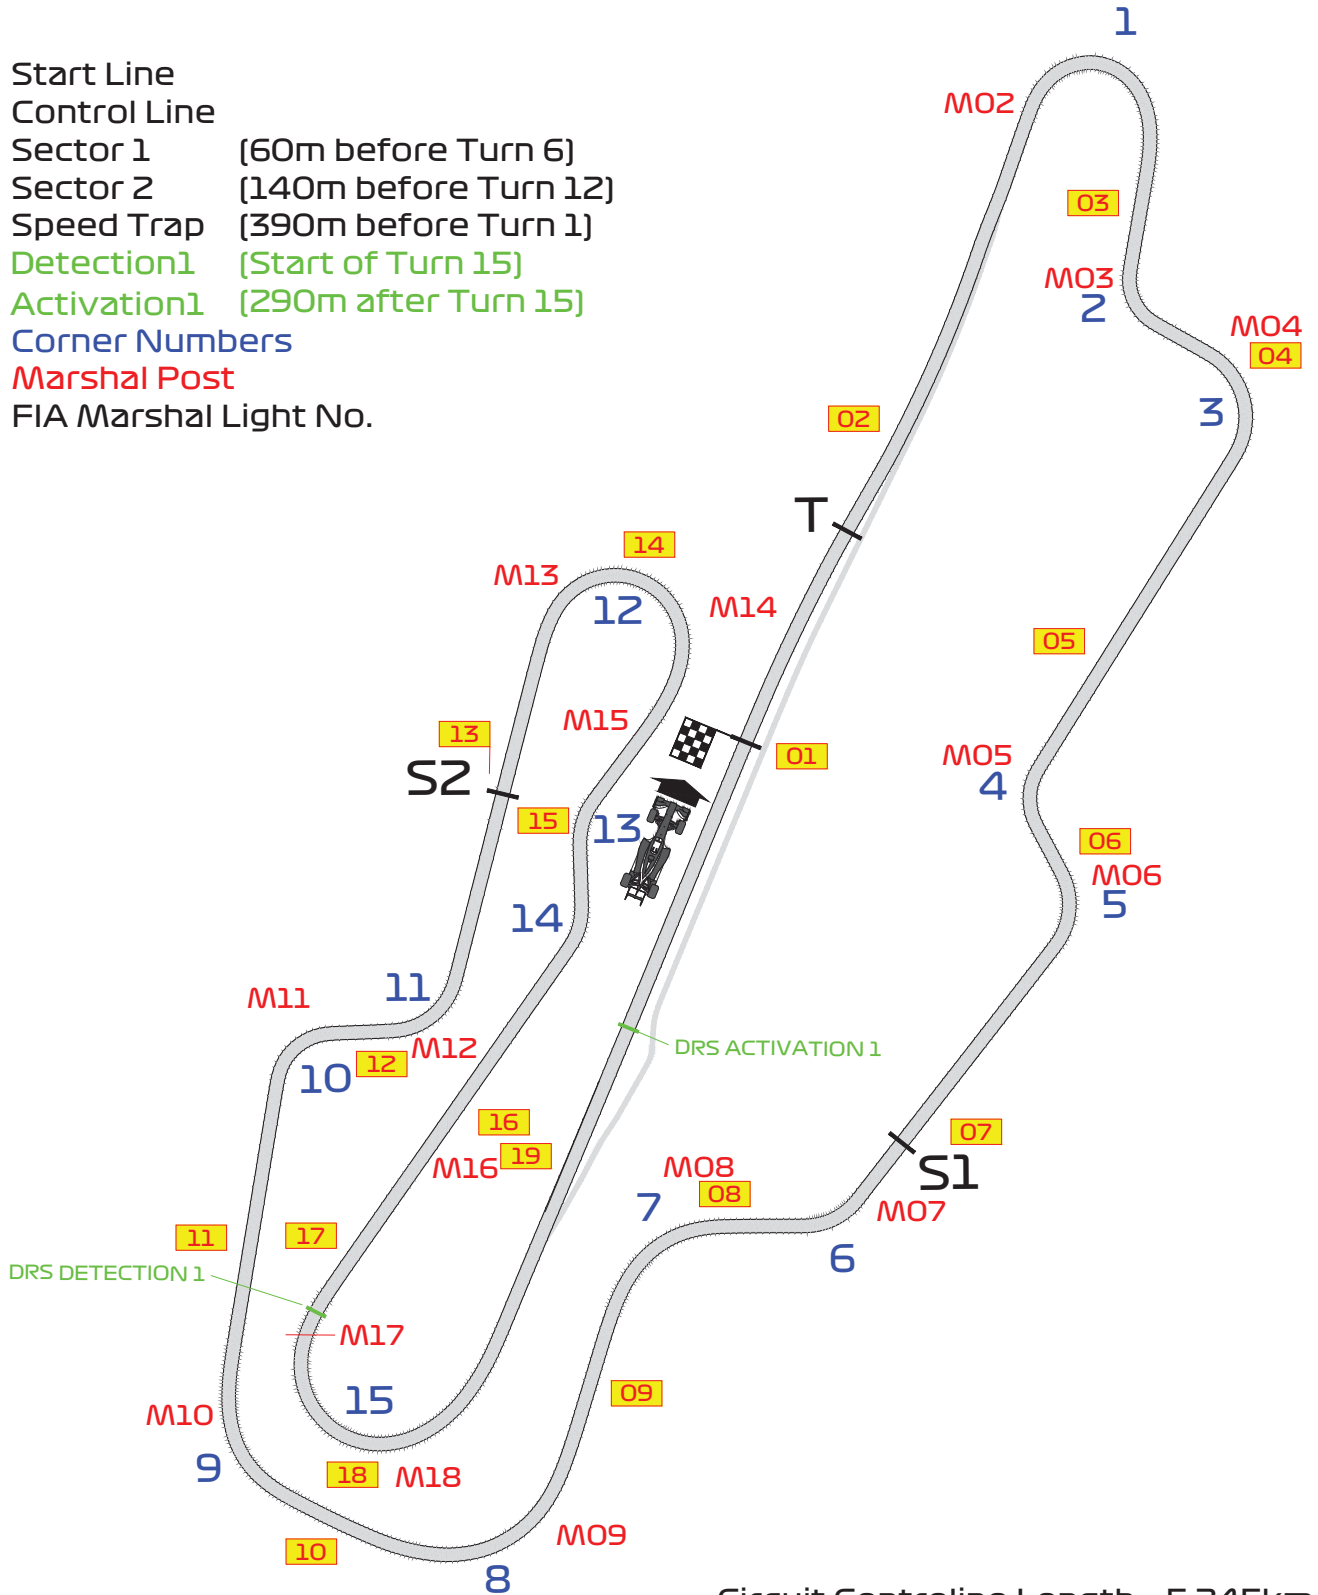

2020 TUSCAN GRAND PRIX

10 - 13 September 2020

From	The Stewards	Document	1
To	All Teams, All Officials	Date	09 September 2020
		Time	16:45

Title	Circuit Map
Description	Circuit Map
Enclosed	TUS DOC 1 - MUGELLO_CIRCUIT_20 FIAv1.pdf

Garry Connelly

Loic Bacquelaine

Mika Salo

Matteo Perini

The Stewards

FORMULA 1 PIRELLI GRAN PREMIO DELLA TOSCANA FERRARI 1000 2020 - Mugello

Circuit Map

- Start Line
- Control Line
- S1 Sector 1 (60m before Turn 6)
- S2 Sector 2 (140m before Turn 12)
- T Speed Trap (390m before Turn 1)
- DRS Detection 1 (Start of Turn 15)
- DRS Activation 1 (290m after Turn 15)
- 15 Corner Numbers
- M22 Marshal Post
- FIA Marshal Light No.

Circuit Centreline Length = 5.245km