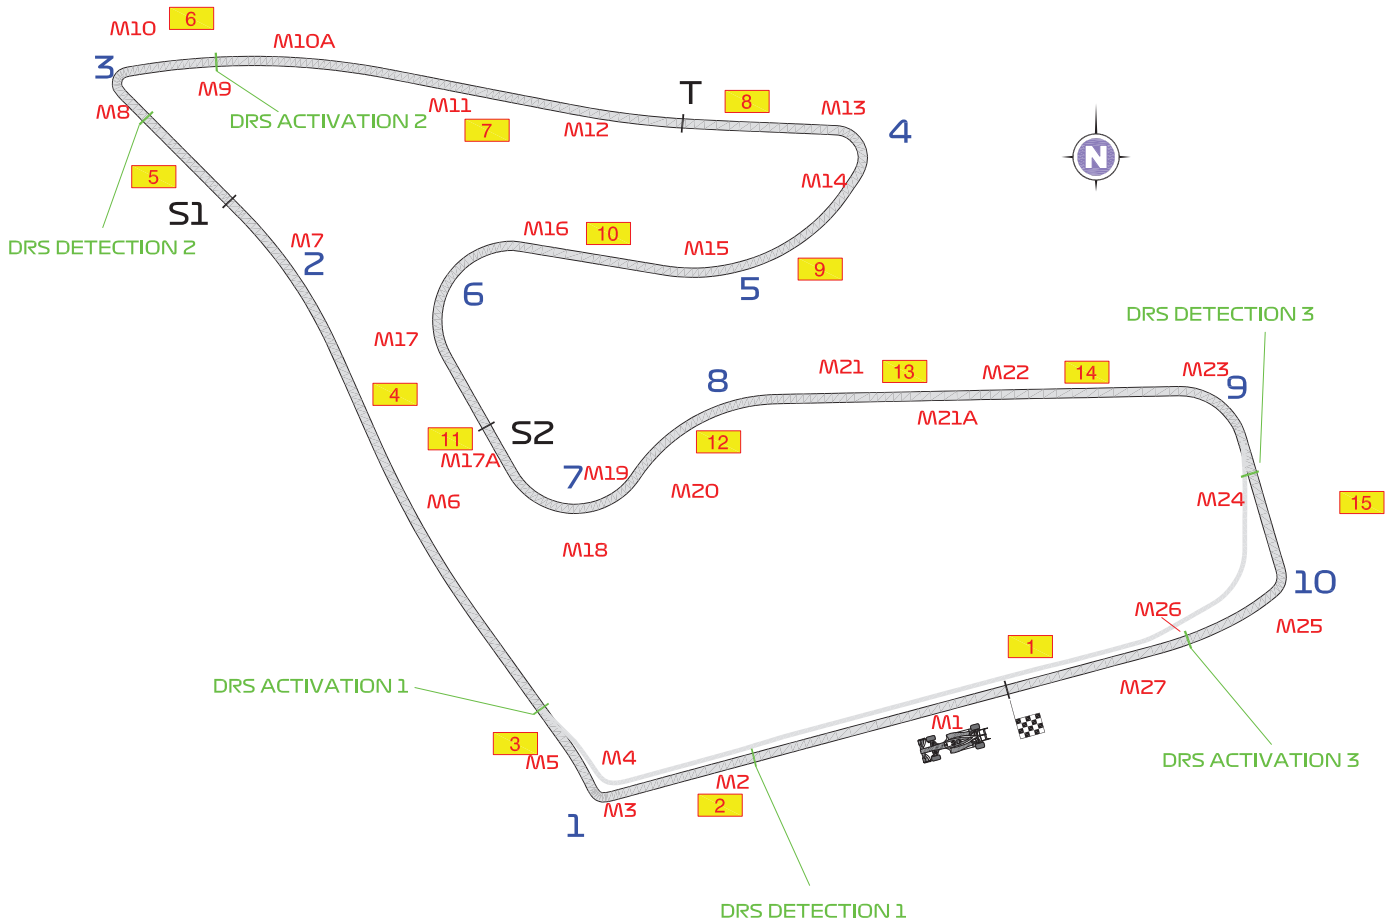

2021 AUSTRIAN GRAND PRIX

01 - 04 July 2021

From	The Stewards	Document	1
To	All Teams, All Officials	Date	30 June 2021
		Time	10:09

Title	Circuit Map
Description	Circuit Map
Enclosed	AUT DOC 1 - FIA_CIRCUIT_21 FIA.pdf

Gerd Ennser

Paolo Longoni

Derek Warwick

Walter Jobst

The Stewards

FORMULA 1 BWT GROSSER PREIS VON STEIERMARK 2021 - Spielberg

FORMULA 1 BWT GROSSER PREIS VON OSTERREICH 2021 - Spielberg

Circuit Map

- Start Line
- Control Line
- S1 Sector 1 (170m before T3)
- S2 Sector 2 (60m before T7)
- T Speed Trap (170m before T4)
- DRS Detection1 (160m before T1)
- DRS Activation1 (102m after T1)
- DRS Detection2 (40m before T3)
- DRS Activation2 (100m after T3)
- DRS Detection3 (120m before T10)
- DRS Activation3 (106m after T10)
- 15 Corner Numbers
- M22 Marshal Post
- 22 FIA Marshal Light No.

Circuit Centreline Length = 4.318km