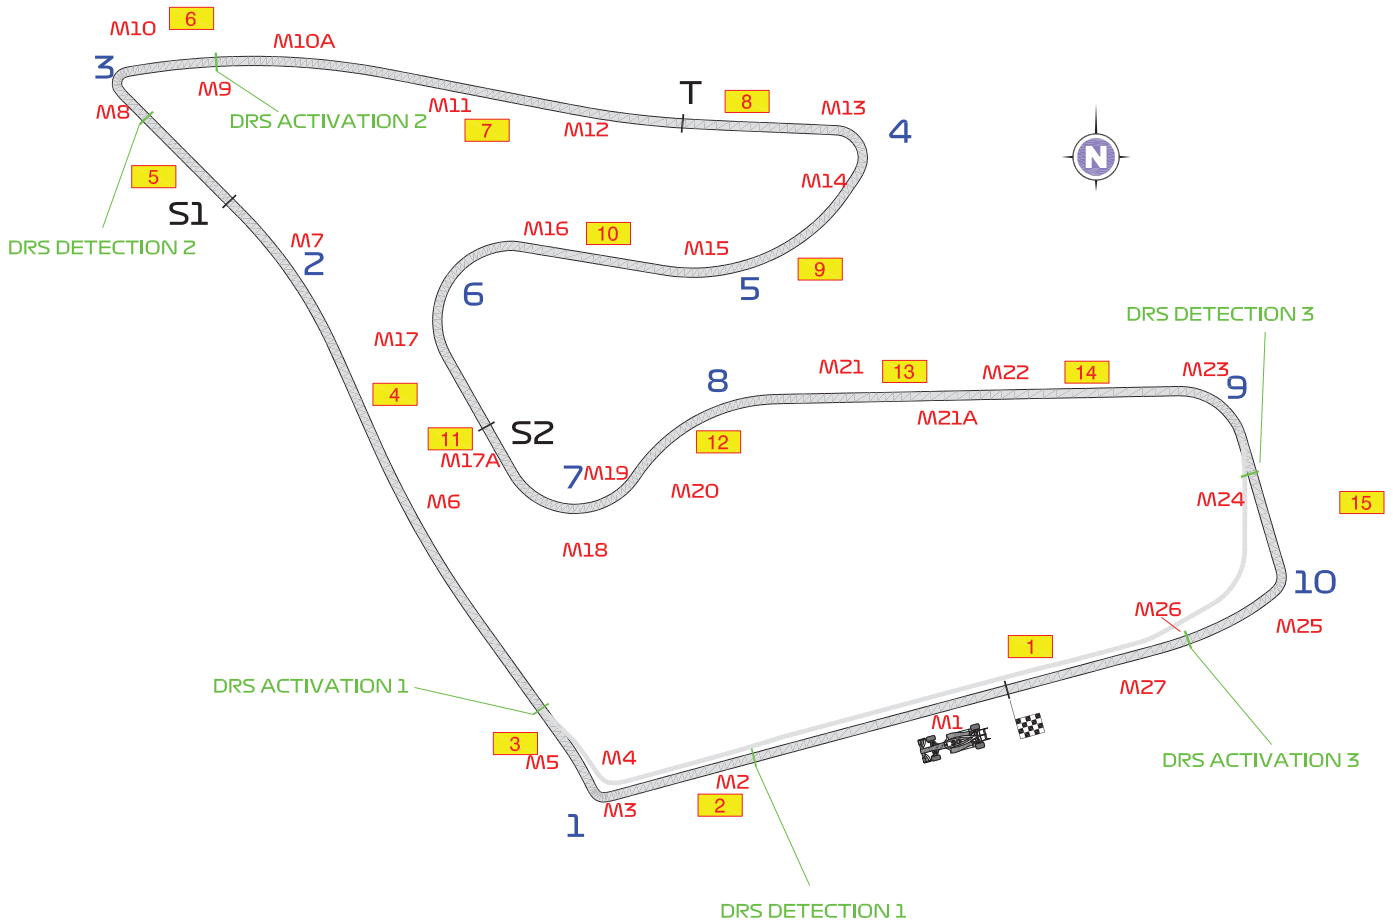

2021 STYRIAN GRAND PRIX

24 - 27 June 2021

From	The Stewards	Document	1
To	All Teams, All Officials	Date	23 June 2021
		Time	10:20

Title	Circuit Map
Description	Circuit Map
Enclosed	STY DOC 1 - AUSTRIA_CIRCUIT_21 FIA.pdf

Gerd Ennser

Andrew Mallalieu

Emanuele Pirro

Walter Jobst

The Stewards

FORMULA 1 BWT GROSSER PREIS VON STEIERMARK 2021 - Spielberg

FORMULA 1 BWT GROSSER PREIS VON OSTERREICH 2021 - Spielberg

Circuit Map

- Start Line
- Control Line
- S1 Sector 1 (170m before T3)
- S2 Sector 2 (60m before T7)
- T Speed Trap (170m before T4)
- DRS Detection1 (160m before T1)
- DRS Activation1 (102m after T1)
- DRS Detection2 (40m before T3)
- DRS Activation2 (100m after T3)
- DRS Detection3 (120m before T10)
- DRS Activation3 (106m after T10)
- 15 Corner Numbers
- M22 Marshal Post
- 22 FIA Marshal Light No.

Circuit Centreline Length = 4.318km