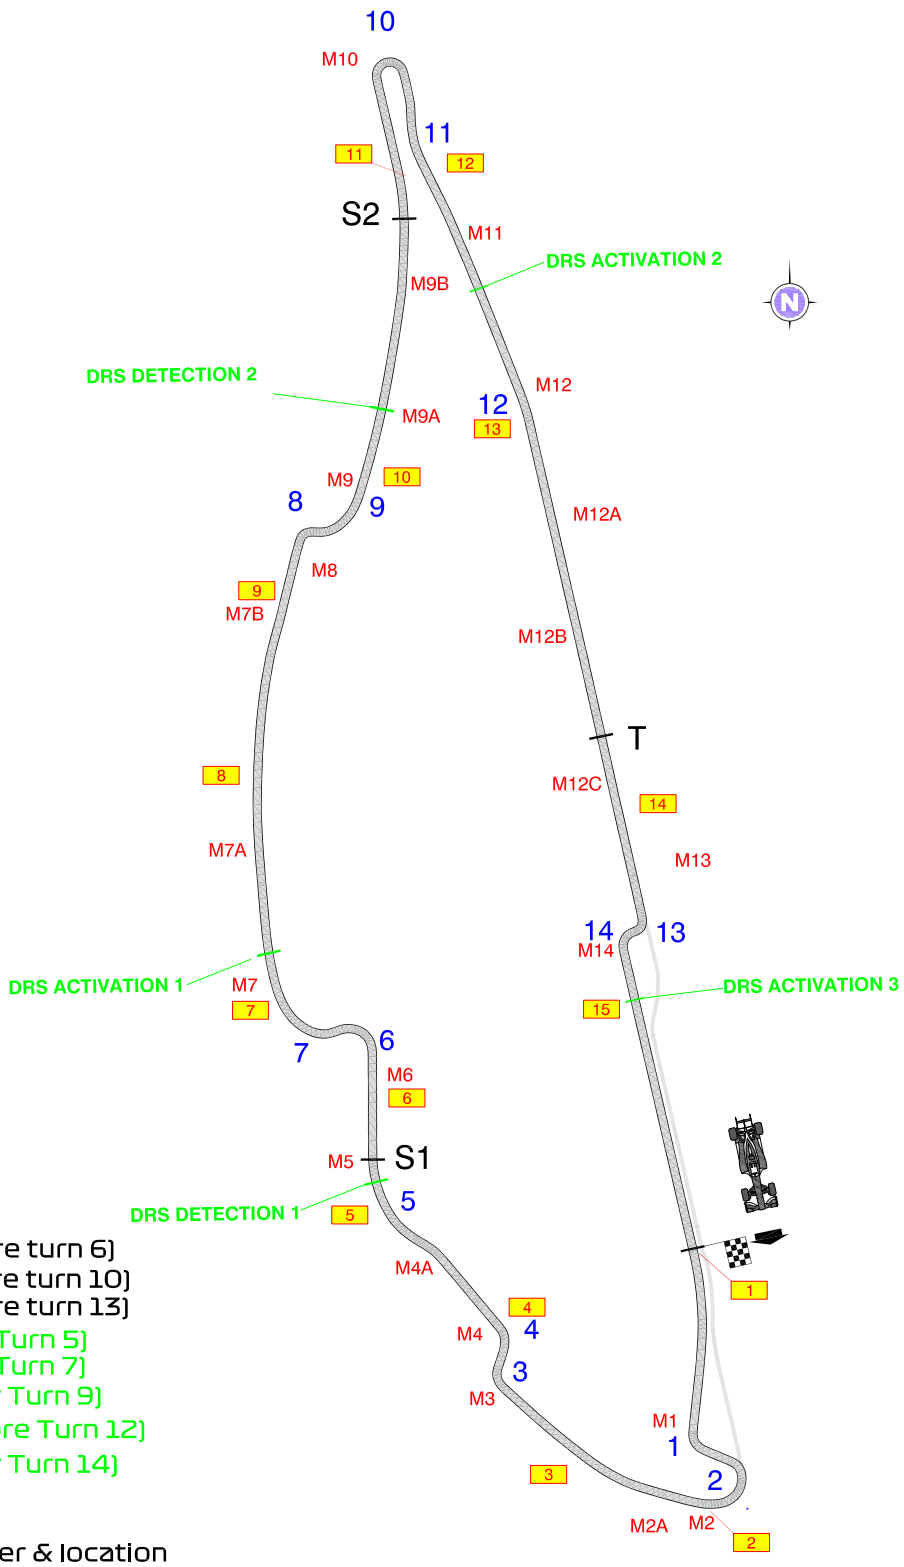

2022 CANADIAN GRAND PRIX

16 - 19 June 2022

From	The FIA Formula One Race Director	Document	1
To	All Teams, All Officials	Date	15 June 2022
		Time	10:10

Title	Event Notes - Circuit Map
Description	Event Notes - Circuit Map
Enclosed	CANADA_CIRCUIT_22 FIAv1.pdf

Eduardo Freitas

The FIA Formula One Race Director

FORMULA 1 GRAND PRIX DU CANADA 2022 - Montréal

Circuit Map

- Start Line
- Control Line
- S1 Sector 1 (145m before turn 6)
- S2 Sector 2 (190m before turn 10)
- T Speed Trap (250m before turn 13)

- DRS Detection1 (15m after Turn 5)
- DRS Activation1 (95m after Turn 7)
- DRS Detection2 (110m after Turn 9)
- DRS Activation2 (155m before Turn 12)
- DRS Activation3 (70m after Turn 14)

- 15 Corner Numbers
- M22 Marshal Post
- 22 FIA Marshal Light Number & location

Circuit Centreline Length = 4.361km