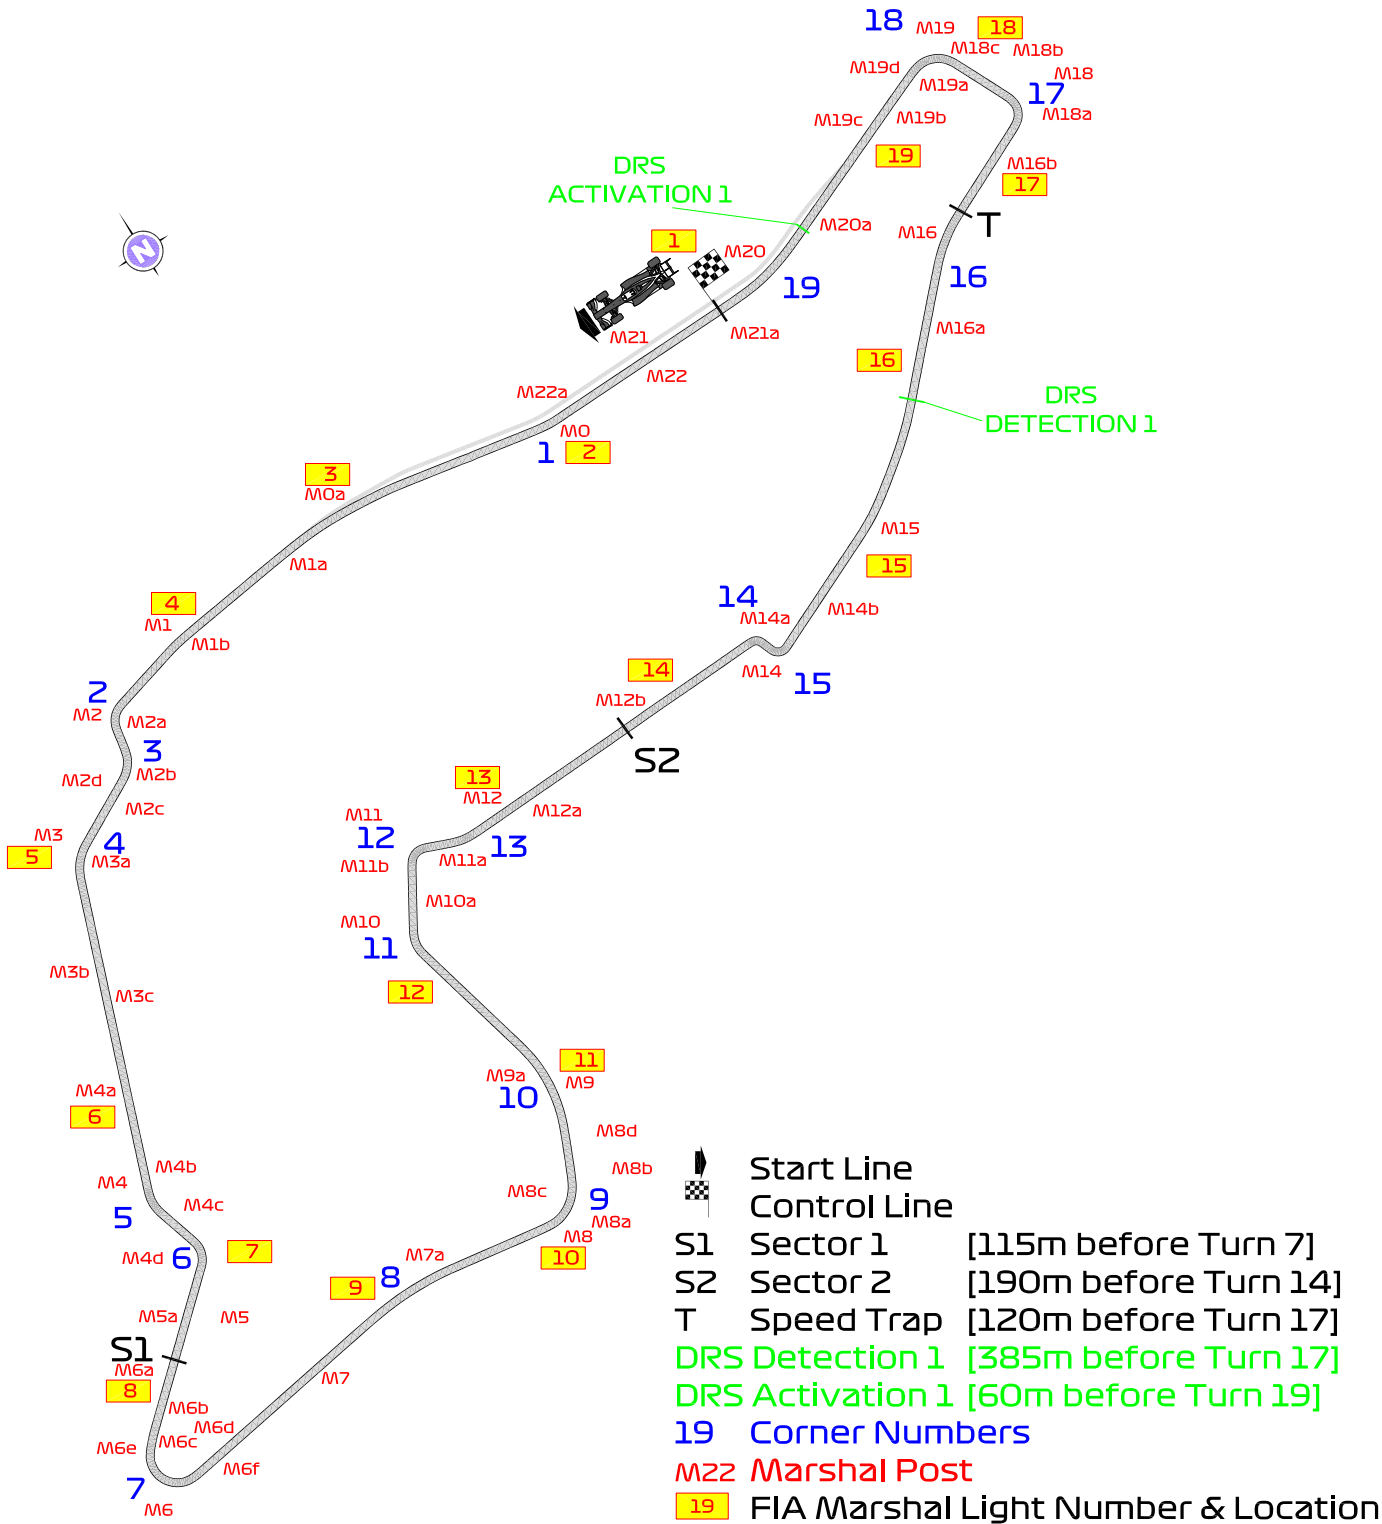

2022 EMILIA ROMAGNA GRAND PRIX

21 - 24 April 2022

From	The FIA Formula One Race Director	Document	1
To	All Teams, All Officials	Date	20 April 2022
		Time	14:57

Title	Event Notes - Circuit Map
Description	Event Notes - Circuit Map
Enclosed	IMOLA_CIRCUIT_22 FIA_A.pdf

Niels Wittich

The FIA Formula One Race Director

FORMULA 1 ROLEX GRAN PREMIO DEL MADE IN ITALY E DELL'EMILIA ROMAGNA 2022 - Imola

Circuit Map

Circuit Centreline Length = 4.909km