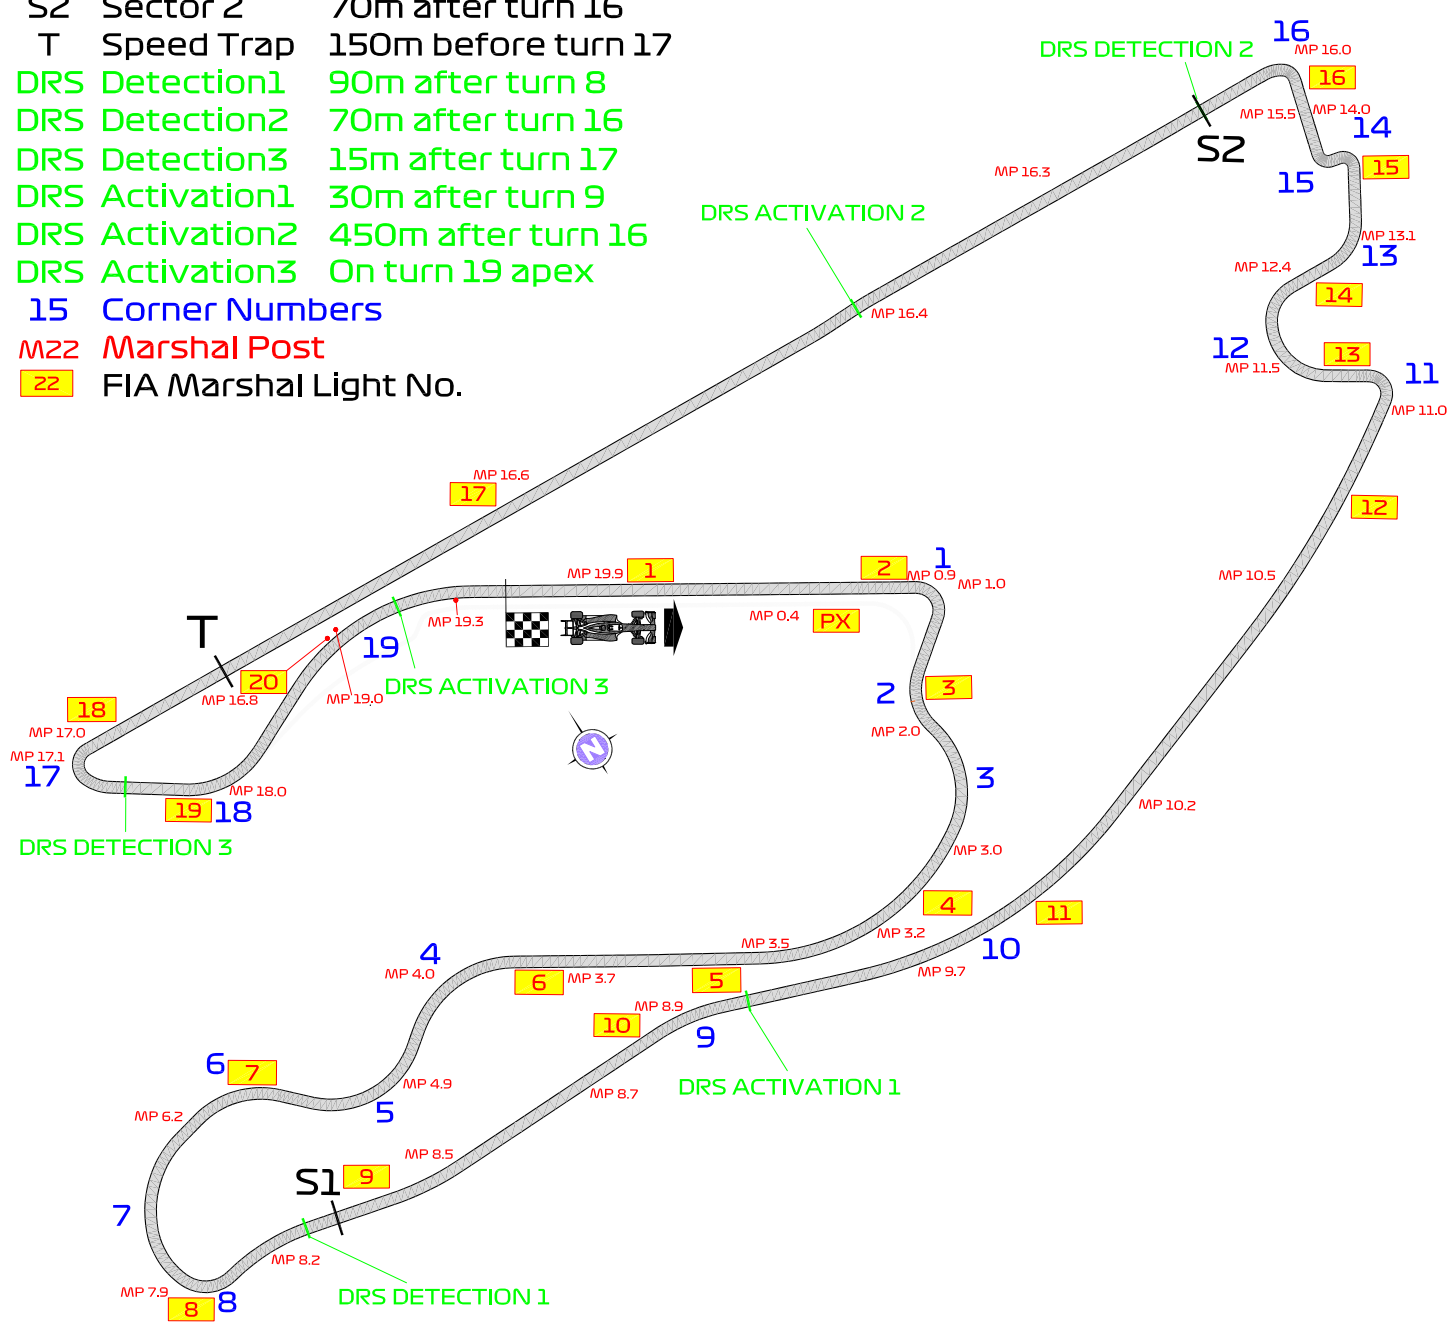

Niels Wittich

The FIA Formula One Race Director

FORMULA 1 CRYPTO.COM MIAMI GRAND PRIX 2022 - Miami

Circuit Map

- Start Line
- Control Line
- S1 Sector 1 110m after turn 8
- S2 Sector 2 70m after turn 16
- T Speed Trap 150m before turn 17
- DRS Detection1 90m after turn 8
- DRS Detection2 70m after turn 16
- DRS Detection3 15m after turn 17
- DRS Activation1 30m after turn 9
- DRS Activation2 450m after turn 16
- DRS Activation3 On turn 19 apex
- 15 Corner Numbers
- M22 Marshal Post
- FIA Marshal Light No.

Circuit Centreline Length = 5.412km