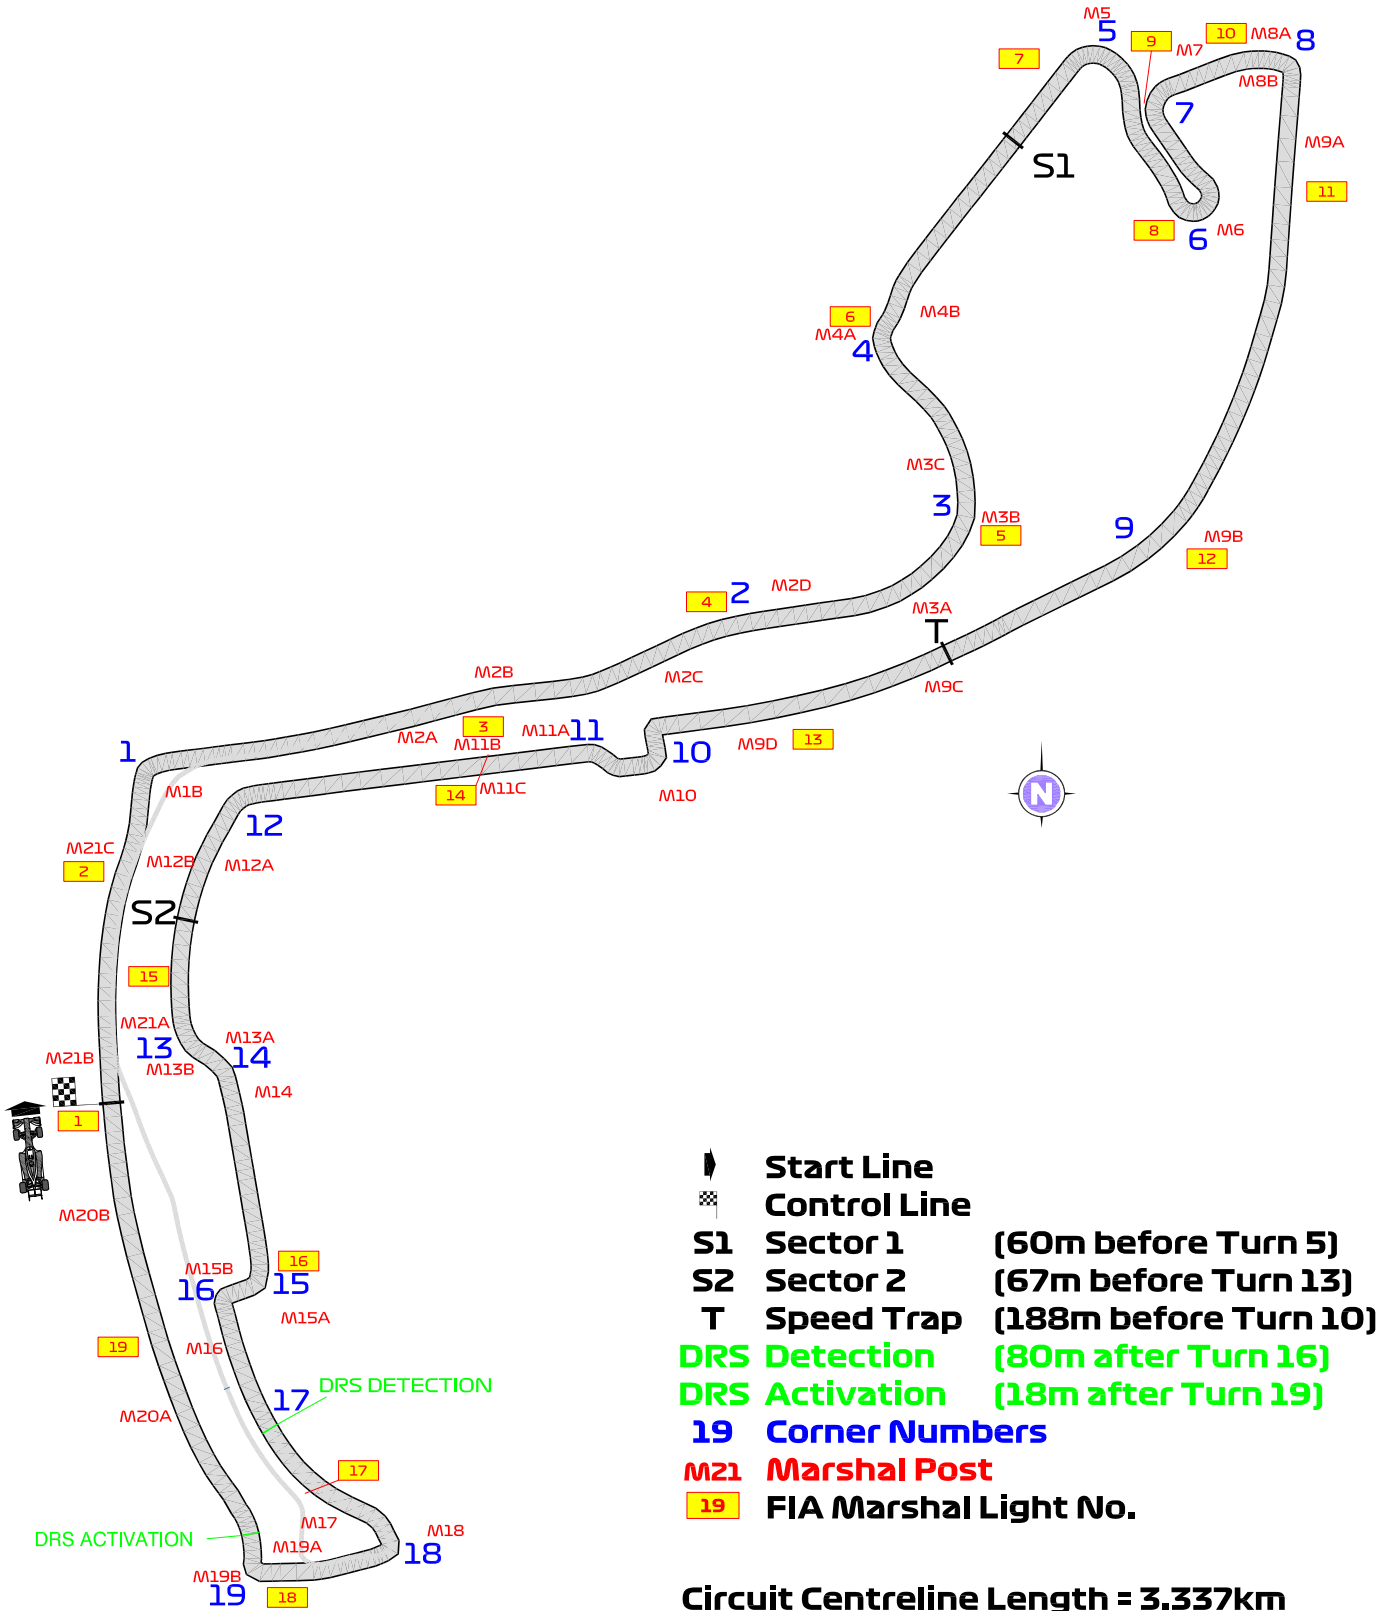

2022 MONACO GRAND PRIX

26 - 29 May 2022

From	The FIA Formula One Race Director	Document	1
To	All Teams, All Officials	Date	25 May 2022
		Time	11:50

Title	Event Notes - Circuit Map
Description	Event Notes - Circuit Map
Enclosed	MONACO_CIRCUIT_22 FIA.pdf

Eduardo Freitas

The FIA Formula One Race Director

FORMULA 1 GRAND PRIX DE MONACO 2022 - Monaco

Circuit Map

- Start Line**
- Control Line**
- S1 Sector 1** (60m before Turn 5)
- S2 Sector 2** (67m before Turn 13)
- T Speed Trap** (188m before Turn 10)
- DRS Detection** (80m after Turn 16)
- DRS Activation** (18m after Turn 19)
- 19 Corner Numbers**
- M21 Marshal Post**
- 19 FIA Marshal Light No.**

Circuit Centreline Length = 3.337km