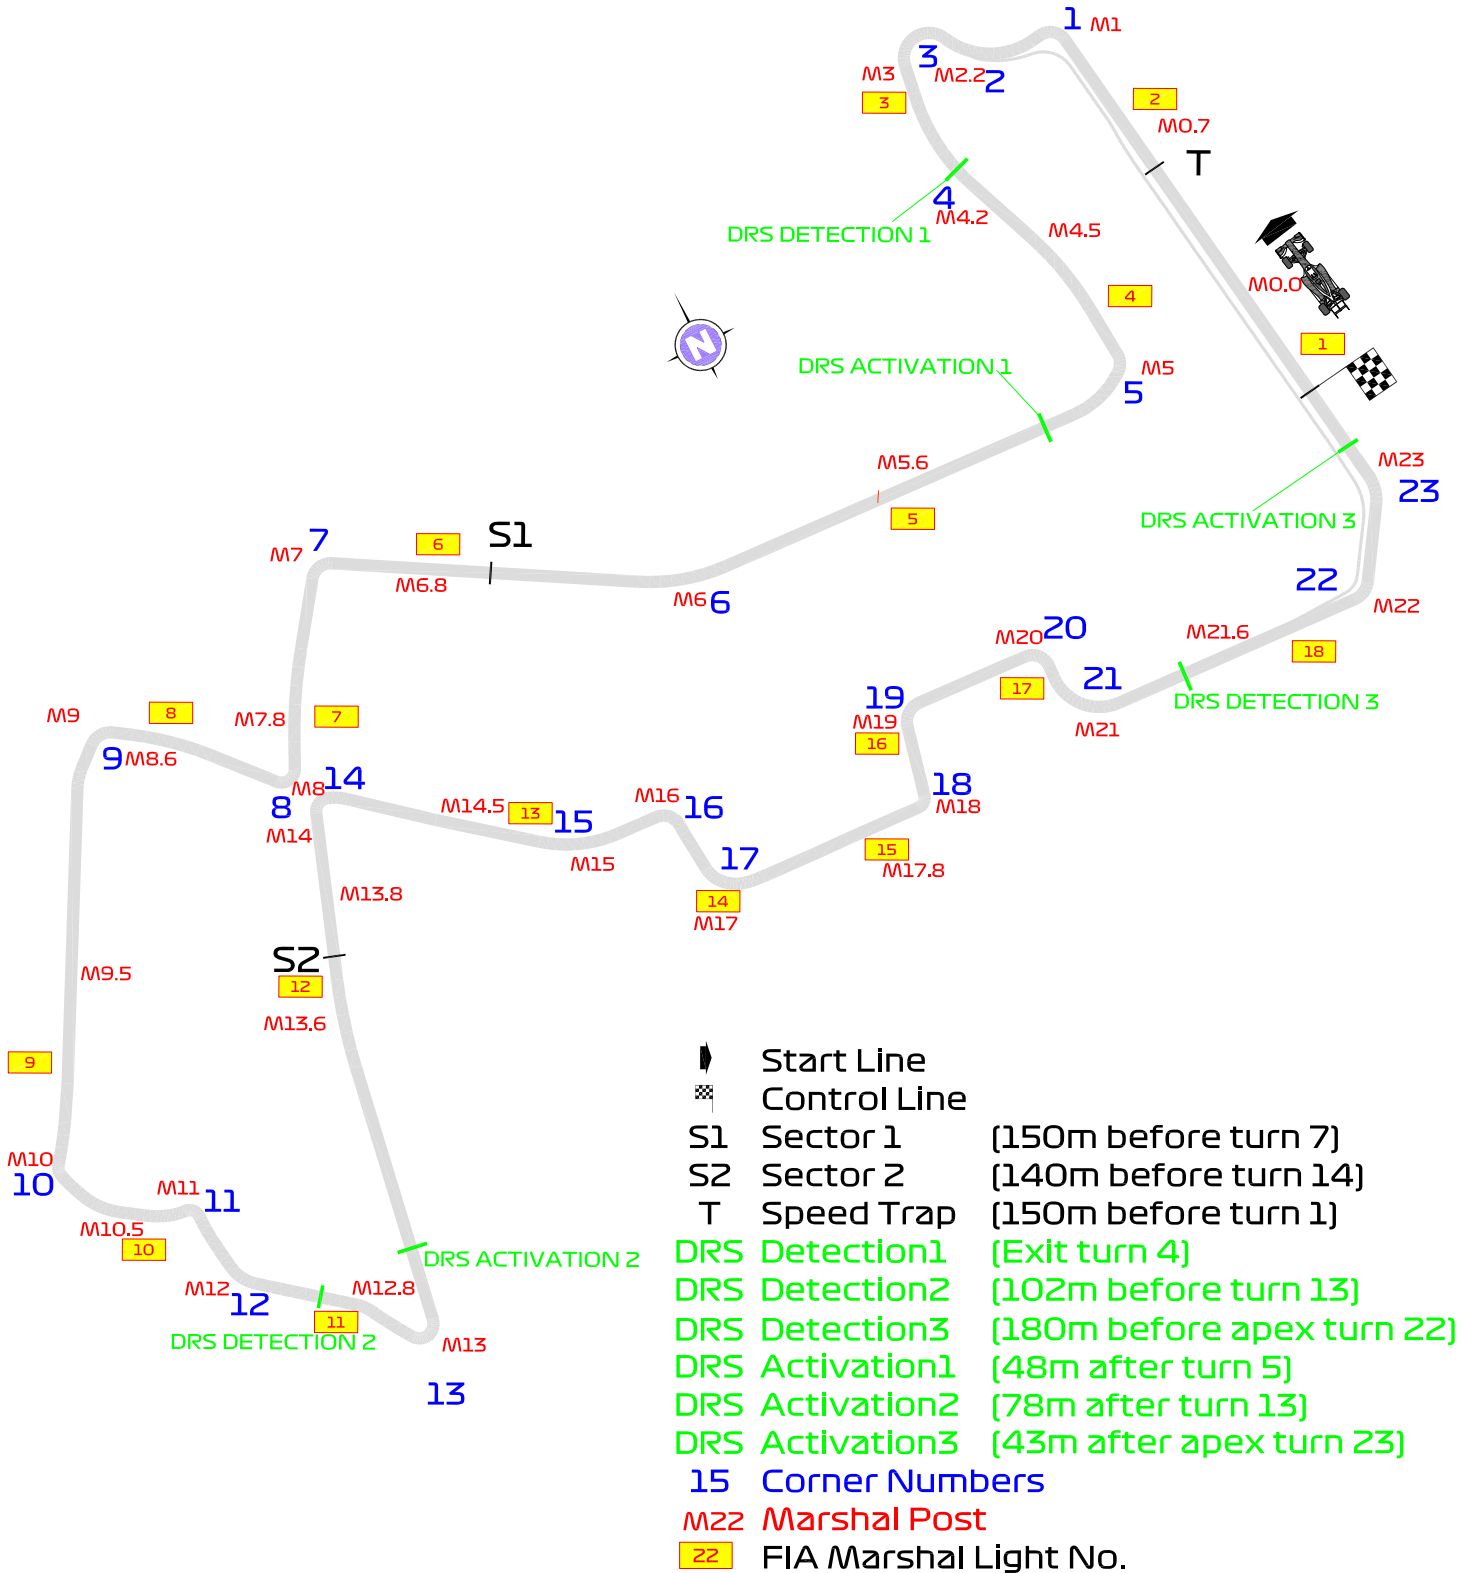

2022 SINGAPORE GRAND PRIX

29 September - 02 October 2022

From	The FIA Formula One Race Director	Document	2
To	All Teams, All Officials	Date	29 September 2022
		Time	18:10

Title Event Notes - Circuit Map v2

Description Circuit Map v2

Enclosed SINGAPORE_CIRCUIT_22 FIA V4.pdf

Eduardo Freitas

The FIA Formula One Race Director

FORMULA 1 SINGAPORE AIRLINES SINGAPORE GRAND PRIX 2022 - Marina Bay

Circuit Map

- Start Line
- Control Line
- S1** Sector 1 [150m before turn 7]
- S2** Sector 2 [140m before turn 14]
- T** Speed Trap [150m before turn 1]
- DRS Detection1** [Exit turn 4]
- DRS Detection2** [102m before turn 13]
- DRS Detection3** [180m before apex turn 22]
- DRS Activation1** [48m after turn 5]
- DRS Activation2** [78m after turn 13]
- DRS Activation3** [43m after apex turn 23]
- 15** Corner Numbers
- M22** Marshal Post
- 22** FIA Marshal Light No.

Circuit Centreline Length = 5.063km