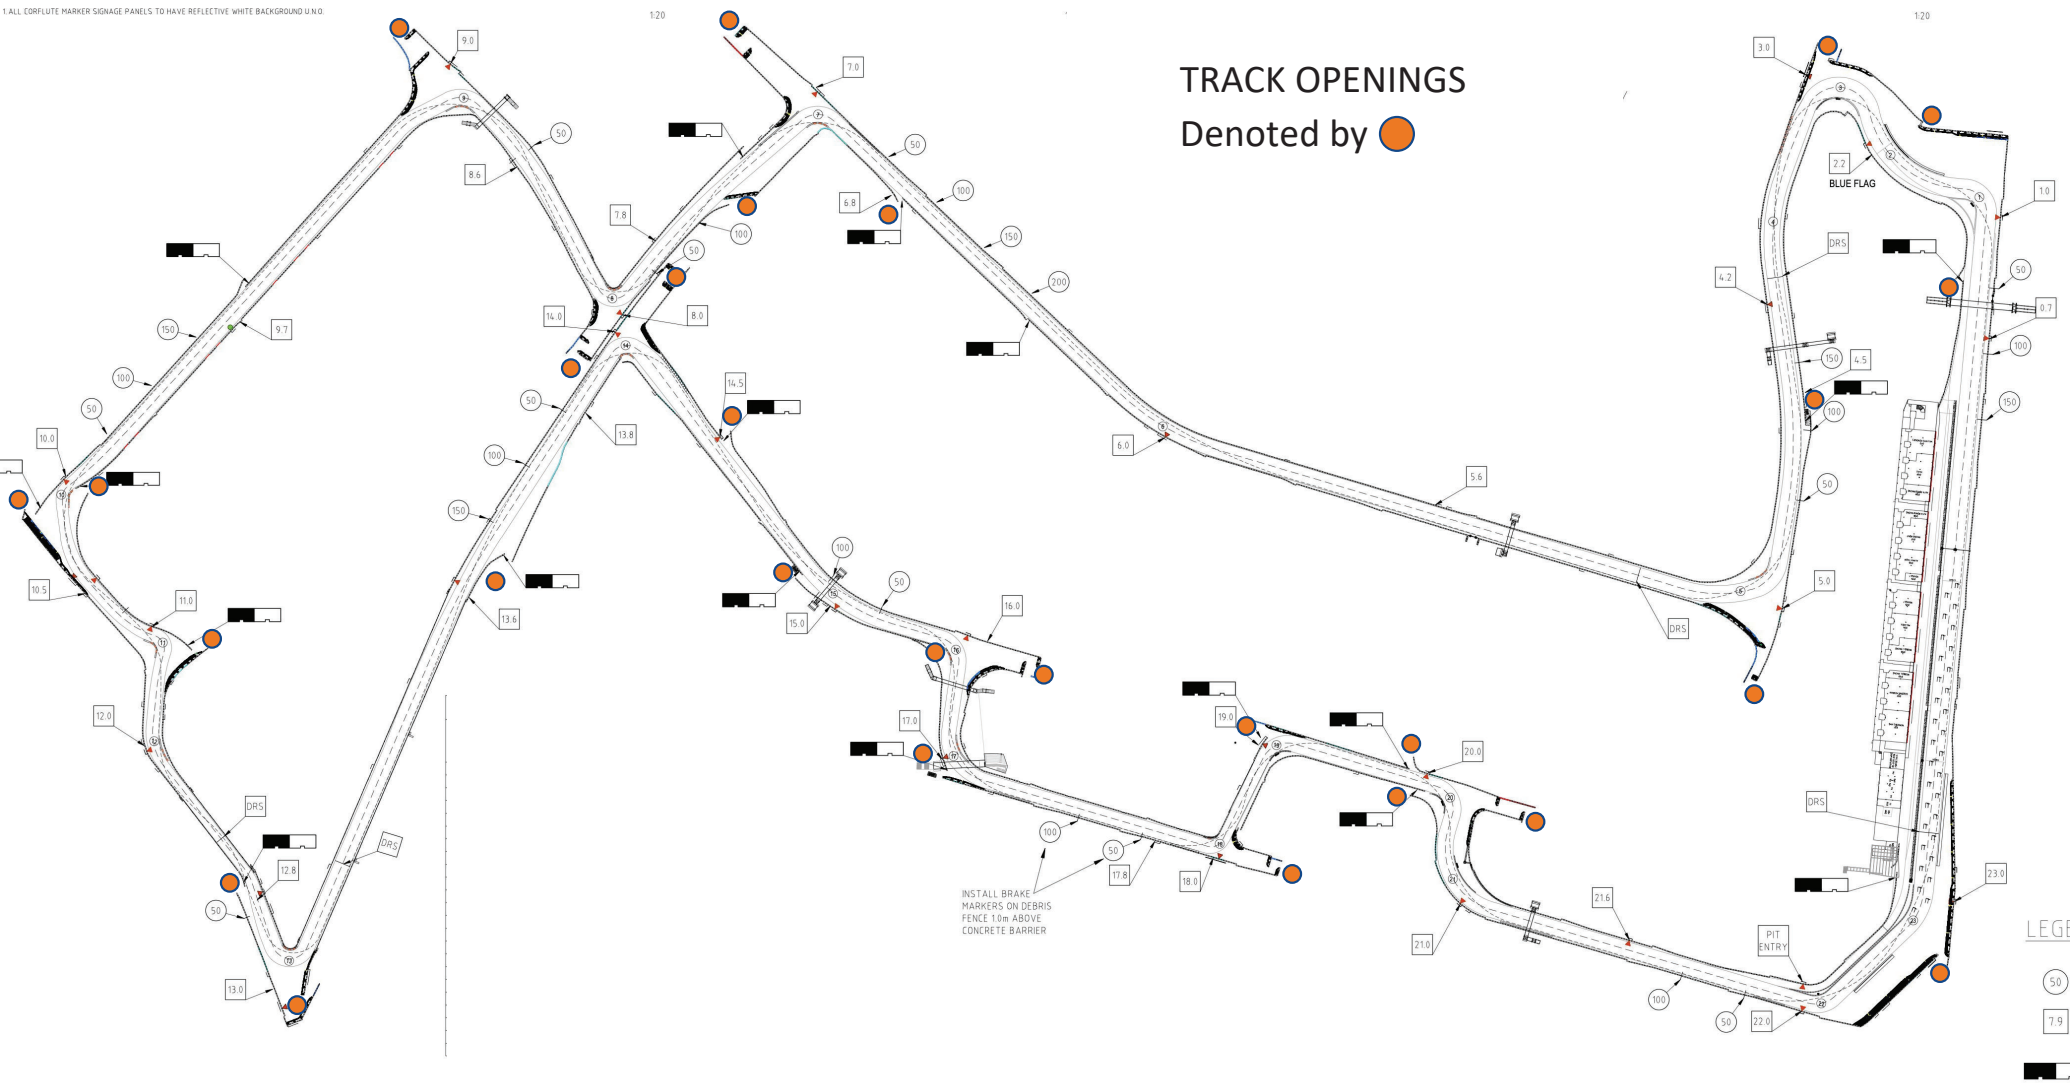

TRACK OPENINGS
Denoted by ●