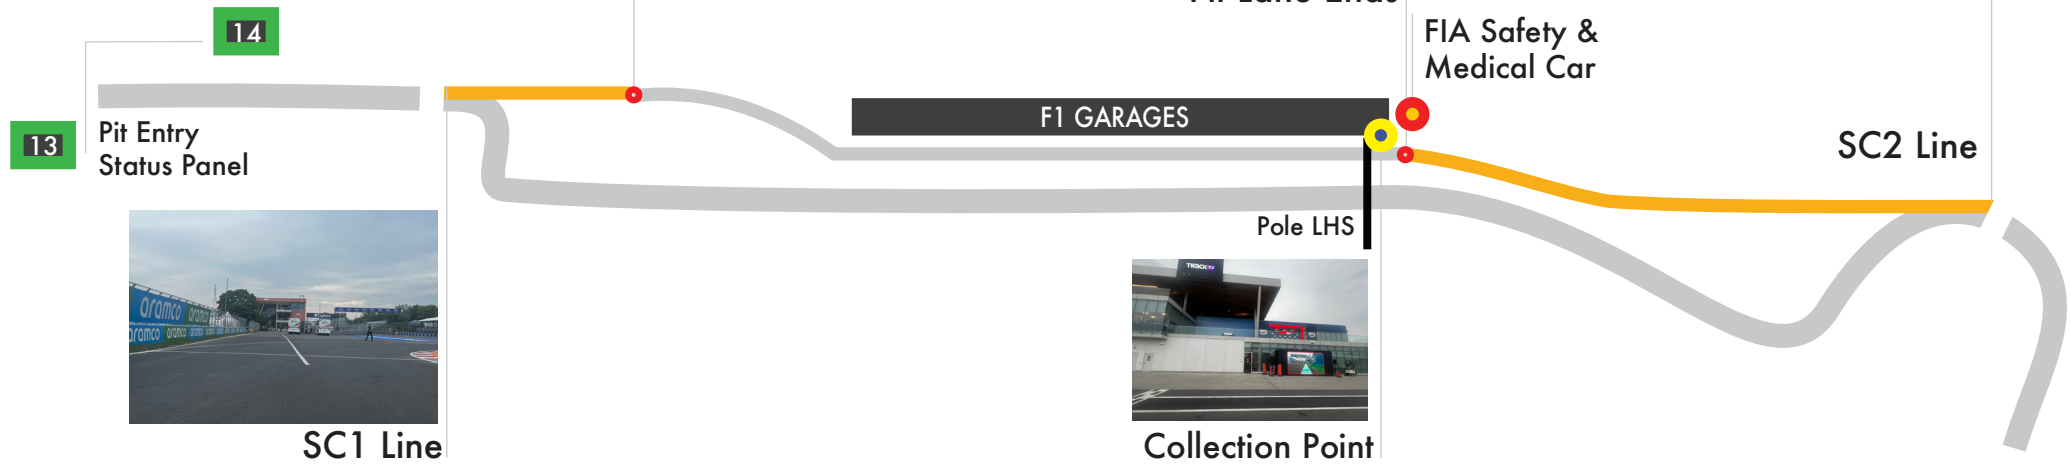

Niels Wittich

The FIA Formula One Race Director

FORMULA 1 AWS GRAND PRIX DU CANADA 2024 - Montréal

Circuit Map

- Start Line
- Control Line
- S1** Sector 1 [145m before turn 6]
- S2** Sector 2 [190m before turn 10]
- T** Speed Trap [250m before turn 13]
- DRS Detection 1** [15m after Turn 5]
- DRS Activation 1** [95m after Turn 7]
- DRS Detection 2** [110m after Turn 9]
- DRS Activation 2** [155m before Turn 12]
- DRS Activation 3** [70m after Turn 14]
- 15** Corner Numbers
- M22** Marshal Post
- 15** FIA Marshal Light Number & location

Circuit Centreline Length = 4.361km

FIA FORMULA 1 WORLD CHAMPIONSHIP

2024 CANADA GRAND PRIX

PIT LANE DRAWING

6 June 2024
V1

Pit Lane Starts

Pit Lane Ends

1	2	3	4	5	6	7	8	9	10	11	12	13	14	15	16	17	18	19	20	21	22	23	24	25	26	27	28	29	30	31	32	33	34	35	36	37	38	39	40	41	42	43			
FIA	FIA	FIA	FIA	FIA	F1 VIP	F1 VIP	HAAS	HAAS	HAAS	SAUBER	SAUBER	SAUBER	RACING BULLS	RACING BULLS	RACING BULLS	WIL RAB	WILLIAMS	WILLIAMS	WILLIAMS	WALKWAY	ALPINE	ALPINE	ALPINE	ASTON MARTIN	ASTON MARTIN	ASTON MARTIN	MCLAREN	MCLAREN	MCLAREN	MCLAREN	FERRARI	FERRARI	FERRARI	FERRARI	FERRARI	MERC	MERC	MERCEDES AMG	MERCEDES AMG	MERCEDES AMG	RED BULL RACING	RED BULL RACING	RED BULL RACING	FOM RBR	FOM
							HAAS			SAUBER					RAB	WILLIAMS				ALPINE			ASTON			MCLAREN			FERRARI					MERCEDES						RBR					

FAST LANE

FORMULA 1 AWS GRAND PRIX DU CANADA 2024 - Montréal

PHOTOGRAPHERS EXCLUSION RED ZONE

FORMULA 1
GRAND PRIX DU CANADA 2024
 Circuit Gilles-Villeneuve
 MONTRÉAL, CANADA

ROUND 09

JUN
07-09

Drawing Title		MEDIA RED ZONE	
Drawing Number		U:\...DRAWING\2024\CANADA_REDZONE_24	
Drawn	Date	Scale	Rev
AC	24/05/2024	N.T.S	