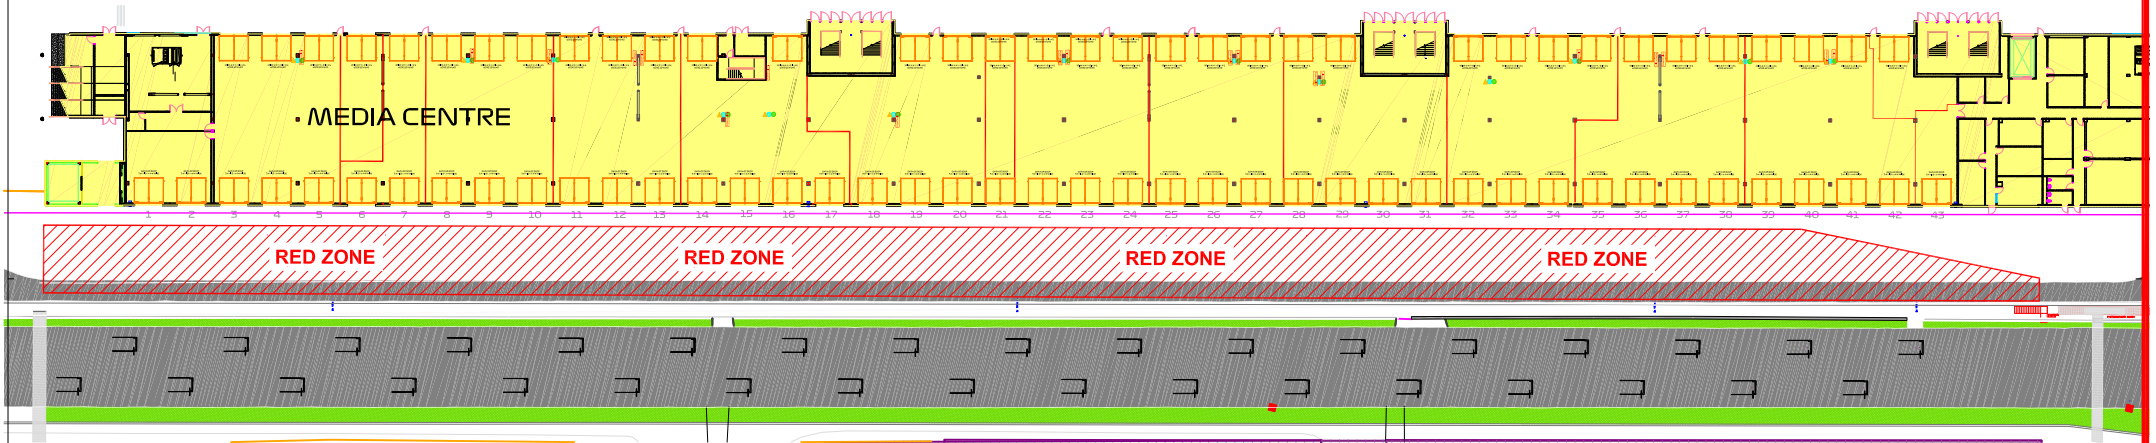

Niels Wittich

The FIA Formula One Race Director

FORMULA 1 AWS GRAND PRIX DU CANADA 2024 - Montréal

Circuit Map

- Start Line
- Control Line
- S1** Sector 1 [145m before turn 6]
- S2** Sector 2 [190m before turn 10]
- T** Speed Trap [250m before turn 13]
- DRS Detection 1** [15m after Turn 5]
- DRS Activation 1** [95m after Turn 7]
- DRS Detection 2** [110m after Turn 9]
- DRS Activation 2** [155m before Turn 12]
- DRS Activation 3** [70m after Turn 14]
- 15** Corner Numbers
- M22** Marshal Post
- 15** FIA Marshal Light Number & location

Circuit Centreline Length = 4.361km

FIA FORMULA 1 WORLD CHAMPIONSHIP

2024 CANADA GRAND PRIX

PIT LANE DRAWING

6 June 2024
V1

Pit Lane Starts

Pit Lane Ends

1	2	3	4	5	6	7	8	9	10	11	12	13	14	15	16	17	18	19	20	21	22	23	24	25	26	27	28	29	30	31	32	33	34	35	36	37	38	39	40	41	42	43			
FIA	FIA	FIA	FIA	FIA	F1 VIP	F1 VIP	HAAS	HAAS	HAAS	SAUBER	SAUBER	SAUBER	RACING BULLS	RACING BULLS	RACING BULLS	WIL RAB	WILLIAMS	WILLIAMS	WILLIAMS	WALKWAY	ALPINE	ALPINE	ALPINE	ASTON MARTIN	ASTON MARTIN	ASTON MARTIN	MCLAREN	MCLAREN	MCLAREN	MCLAREN	FERRARI	FERRARI	FERRARI	FERRARI	FERRARI	MERC	MERC	MERCEDES AMG	MERCEDES AMG	MERCEDES AMG	RED BULL RACING	RED BULL RACING	RED BULL RACING	FOM RBR	FOM
							HAAS			SAUBER					RAB	WILLIAMS				ALPINE			ASTON			MCLAREN			FERRARI					MERCEDES						RBR					

FAST LANE

FORMULA 1 AWS GRAND PRIX DU CANADA 2024 - Montréal

PHOTOGRAPHERS EXCLUSION RED ZONE

FORMULA 1
GRAND PRIX DU CANADA 2024
 Circuit Gilles-Villeneuve
 MONTRÉAL, CANADA

ROUND 09

JUN
07-09

Drawing Title		MEDIA RED ZONE	
Drawing Number		U:\...DRAWING\2024\CANADA_REDZONE_24	
Drawn	Date	Scale	Rev
AC	24/05/2024	N.T.S	