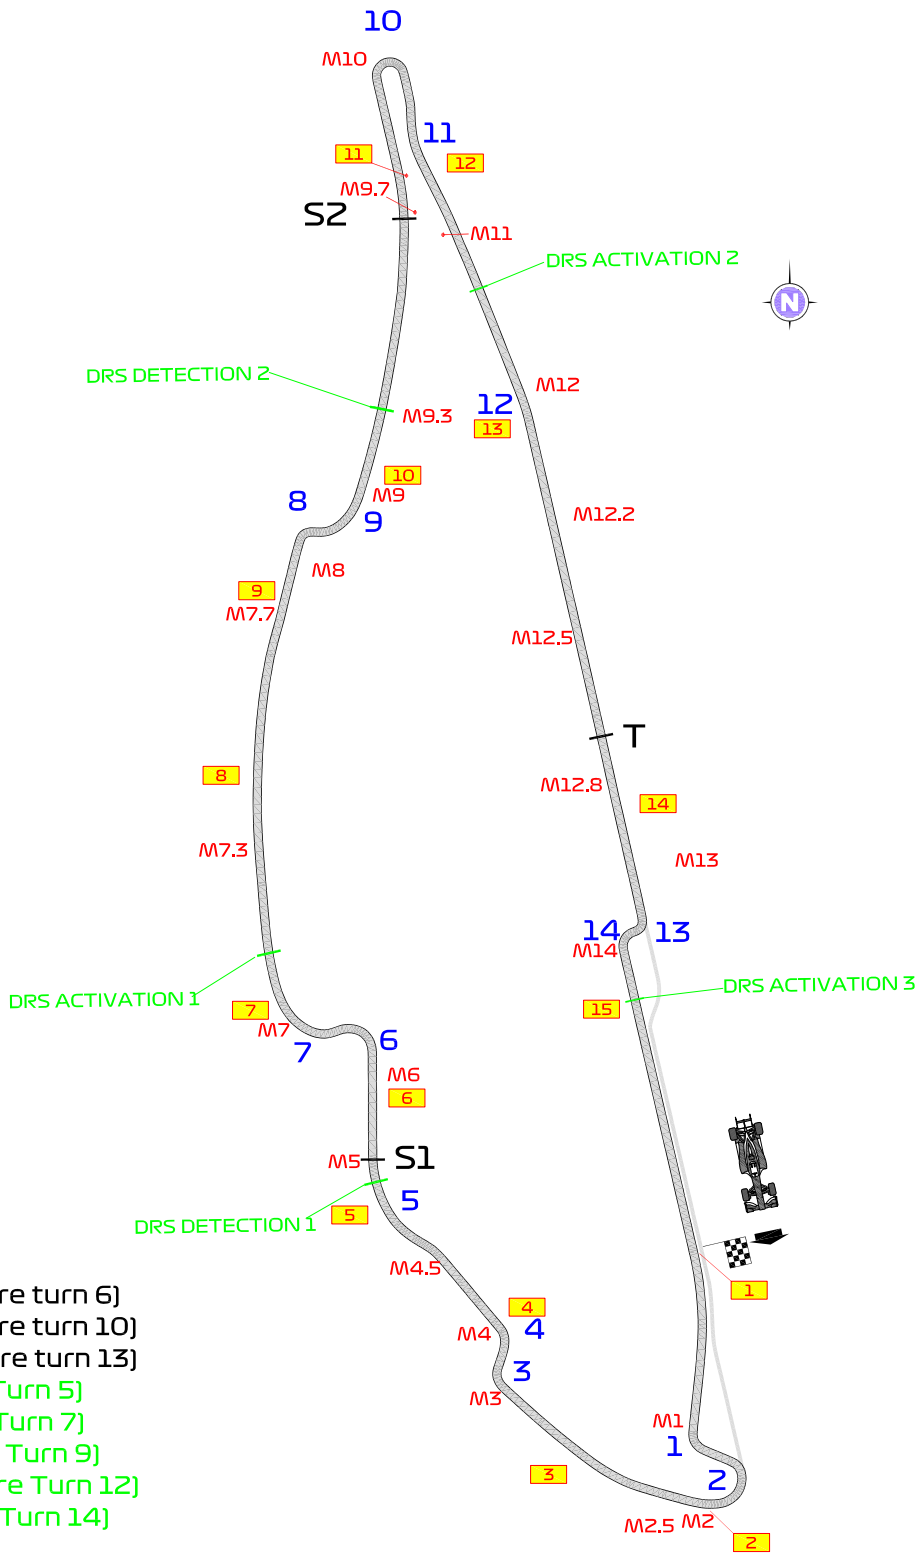

FIA FORMULA 1 WORLD CHAMPIONSHIP

2024 CANADIAN GRAND PRIX

07 - 09 June 2024

From	The FIA Formula One Race Director	Document	6
To	All Teams, All Officials	Date	06 June 2024
		Time	17:53

Title Event Notes - Circuit Map, Pit Lane Drawing and Red Zones
Description Event Notes - Circuit Map, Pit Lane Drawing and Red Zones
Enclosed Event Notes - Circuit Map, Pit Lane Drawing and Red Zones.pdf

Niels Wittich

The FIA Formula One Race Director

FORMULA 1 AWS GRAND PRIX DU CANADA 2024 - Montréal

Circuit Map

- Start Line
- Control Line
- S1** Sector 1 [145m before turn 6]
- S2** Sector 2 [190m before turn 10]
- T** Speed Trap [250m before turn 13]
- DRS Detection 1** [15m after Turn 5]
- DRS Activation 1** [95m after Turn 7]
- DRS Detection 2** [110m after Turn 9]
- DRS Activation 2** [155m before Turn 12]
- DRS Activation 3** [70m after Turn 14]
- 15** Corner Numbers
- M22** Marshal Post
- 15** FIA Marshal Light Number & location

Circuit Centreline Length = 4.361km

FIA FORMULA 1 WORLD CHAMPIONSHIP

2024 CANADA GRAND PRIX

PIT LANE DRAWING

6 June 2024
V1

Pit Lane Starts

Pit Lane Ends

1	2	3	4	5	6	7	8	9	10	11	12	13	14	15	16	17	18	19	20	21	22	23	24	25	26	27	28	29	30	31	32	33	34	35	36	37	38	39	40	41	42	43			
FIA	FIA	FIA	FIA	FIA	F1 VIP	F1 VIP	HAAS	HAAS	HAAS	SAUBER	SAUBER	SAUBER	RACING BULLS	RACING BULLS	RACING BULLS	WIL RAB	WILLIAMS	WILLIAMS	WILLIAMS	WALKWAY	ALPINE	ALPINE	ALPINE	ASTON MARTIN	ASTON MARTIN	ASTON MARTIN	MCLAREN	MCLAREN	MCLAREN	MCLAREN	FERRARI	FERRARI	FERRARI	FERRARI	FERRARI	MERC	MERC	MERCEDES AMG	MERCEDES AMG	MERCEDES AMG	RED BULL RACING	RED BULL RACING	RED BULL RACING	FOM RBR	FOM
							HAAS			SAUBER					RAB	WILLIAMS				ALPINE			ASTON			MCLAREN			FERRARI					MERCEDES						RBR					